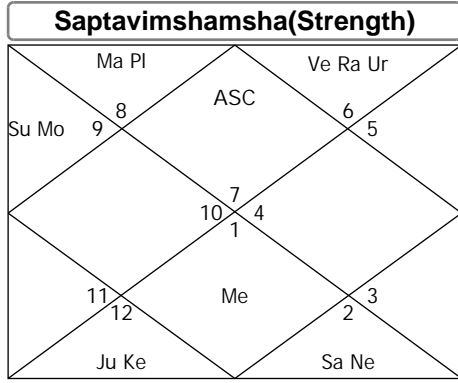

Bhav Spashta Sripati System

Bhava	Bhava Arambh		Bhava Madhya		Bhava Antya	
I	Tau	13°20'29"	Gem	00°06'11"	Gem	12°09'54"
II	Gem	12°09'54"	Gem	24°13'37"	Can	06°37'30"
III	Can	06°37'30"	Can	19°01'23"	Leo	03°14'20"
IV	Leo	03°14'20"	Leo	17°27'16"	Vir	04°08'35"
V	Vir	04°08'35"	Vir	20°49'55"	Lib	08°42'21"
VI	Lib	08°42'21"	Lib	26°34'48"	Sco	13°20'29"
VII	Sco	13°20'29"	Sag	00°06'11"	Sag	12°09'54"
VIII	Sag	12°09'54"	Sag	24°13'37"	Cap	06°37'30"
IX	Cap	06°37'30"	Cap	19°01'23"	Aqu	03°14'20"
X	Aqu	03°14'20"	Aqu	17°27'16"	Pis	04°08'35"
XI	Pis	04°08'35"	Pis	20°49'55"	Ari	08°42'21"
XII	Ari	08°42'21"	Ari	26°34'48"	Tau	13°20'29"

Bhav Spashta Equal House System

Bhava	Bhava Arambh		Bhava Madhya		Bhava Antya	
I	Tau	15°06'11"	Gem	00°06'11"	Gem	15°06'11"
II	Gem	15°06'11"	Can	00°06'11"	Can	15°06'11"
III	Can	15°06'11"	Leo	00°06'11"	Leo	15°06'11"
IV	Leo	15°06'11"	Vir	00°06'11"	Vir	15°06'11"
V	Vir	15°06'11"	Lib	00°06'11"	Lib	15°06'11"
VI	Lib	15°06'11"	Sco	00°06'11"	Sco	15°06'11"
VII	Sco	15°06'11"	Sag	00°06'11"	Sag	15°06'11"
VIII	Sag	15°06'11"	Cap	00°06'11"	Cap	15°06'11"
IX	Cap	15°06'11"	Aqu	00°06'11"	Aqu	15°06'11"
X	Aqu	15°06'11"	Pis	00°06'11"	Pis	15°06'11"
XI	Pis	15°06'11"	Ari	00°06'11"	Ari	15°06'11"
XII	Ari	15°06'11"	Tau	00°06'11"	Tau	15°06'11"

Bhav Cahlit (Sripati)

Bhav Chalit (Equal)

Shad Bala

Planet	Sthan Bala	Dig Bala	Kaala Bala	Chesta Bala	Naisargik bala	Drik Bala	Total Bala	Bala in Rupa	Ratio of bala
Sun	170.20	32.72	84.41	01.53	60.00	57.93	406.79	06.78	1.04
Moon	173.56	18.26	185.05	09.02	51.43	14.14	451.46	07.52	1.25
Mars	208.38	36.90	79.22	06.66	17.14	43.17	391.48	06.52	1.30
Mercury	201.50	04.46	170.13	49.67	25.71	32.48	483.96	08.07	1.15
Jupiter	183.75	40.12	148.62	41.04	34.29	29.50	477.32	07.96	1.22
Venus	138.43	19.38	87.54	15.78	42.86	20.87	324.87	05.41	0.98
Saturn	169.14	50.51	211.22	11.44	08.57	01.97	452.86	07.55	1.51