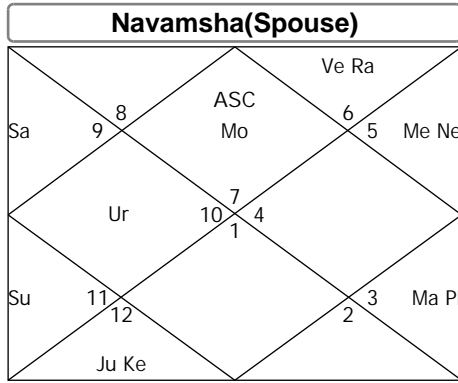

Bhav Spashta Sripati System

Bhava	Bhava Arambh		Bhava Madhya		Bhava Antya	
I	Tau	13°20'29"	Gem	00°06'11"	Gem	12°09'54"
II	Gem	12°09'54"	Gem	24°13'37"	Can	06°37'30"
III	Can	06°37'30"	Can	19°01'23"	Leo	03°14'20"
IV	Leo	03°14'20"	Leo	17°27'16"	Vir	04°08'35"
V	Vir	04°08'35"	Vir	20°49'55"	Lib	08°42'21"
VI	Lib	08°42'21"	Lib	26°34'48"	Sco	13°20'29"
VII	Sco	13°20'29"	Sag	00°06'11"	Sag	12°09'54"
VIII	Sag	12°09'54"	Sag	24°13'37"	Cap	06°37'30"
IX	Cap	06°37'30"	Cap	19°01'23"	Aqu	03°14'20"
X	Aqu	03°14'20"	Aqu	17°27'16"	Pis	04°08'35"
XI	Pis	04°08'35"	Pis	20°49'55"	Ari	08°42'21"
XII	Ari	08°42'21"	Ari	26°34'48"	Tau	13°20'29"

Bhav Spashta Equal House System

Bhava	Bhava Arambh		Bhava Madhya		Bhava Antya	
I	Tau	15°06'11"	Gem	00°06'11"	Gem	15°06'11"
II	Gem	15°06'11"	Can	00°06'11"	Can	15°06'11"
III	Can	15°06'11"	Leo	00°06'11"	Leo	15°06'11"
IV	Leo	15°06'11"	Vir	00°06'11"	Vir	15°06'11"
V	Vir	15°06'11"	Lib	00°06'11"	Lib	15°06'11"
VI	Lib	15°06'11"	Sco	00°06'11"	Sco	15°06'11"
VII	Sco	15°06'11"	Sag	00°06'11"	Sag	15°06'11"
VIII	Sag	15°06'11"	Cap	00°06'11"	Cap	15°06'11"
IX	Cap	15°06'11"	Aqu	00°06'11"	Aqu	15°06'11"
X	Aqu	15°06'11"	Pis	00°06'11"	Pis	15°06'11"
XI	Pis	15°06'11"	Ari	00°06'11"	Ari	15°06'11"
XII	Ari	15°06'11"	Tau	00°06'11"	Tau	15°06'11"

Bhav Cahlit (Sripati)

Bhav Chalit (Equal)

Shad Bala

Planet	Sthan Bala	Dig Bala	Kaala Bala	Chesta Bala	Naisargik bala	Drik Bala	Total Bala	Bala in Rupa	Ratio of bala
Sun	170.20	32.72	84.41	01.53	60.00	57.93	406.79	06.78	1.04
Moon	173.56	18.26	185.05	09.02	51.43	14.14	451.46	07.52	1.25
Mars	208.38	36.90	79.22	06.66	17.14	43.17	391.48	06.52	1.30
Mercury	201.50	04.46	170.13	49.67	25.71	32.48	483.96	08.07	1.15
Jupiter	183.75	40.12	148.62	41.04	34.29	29.50	477.32	07.96	1.22
Venus	138.43	19.38	87.54	15.78	42.86	20.87	324.87	05.41	0.98
Saturn	169.14	50.51	211.22	11.44	08.57	01.97	452.86	07.55	1.51