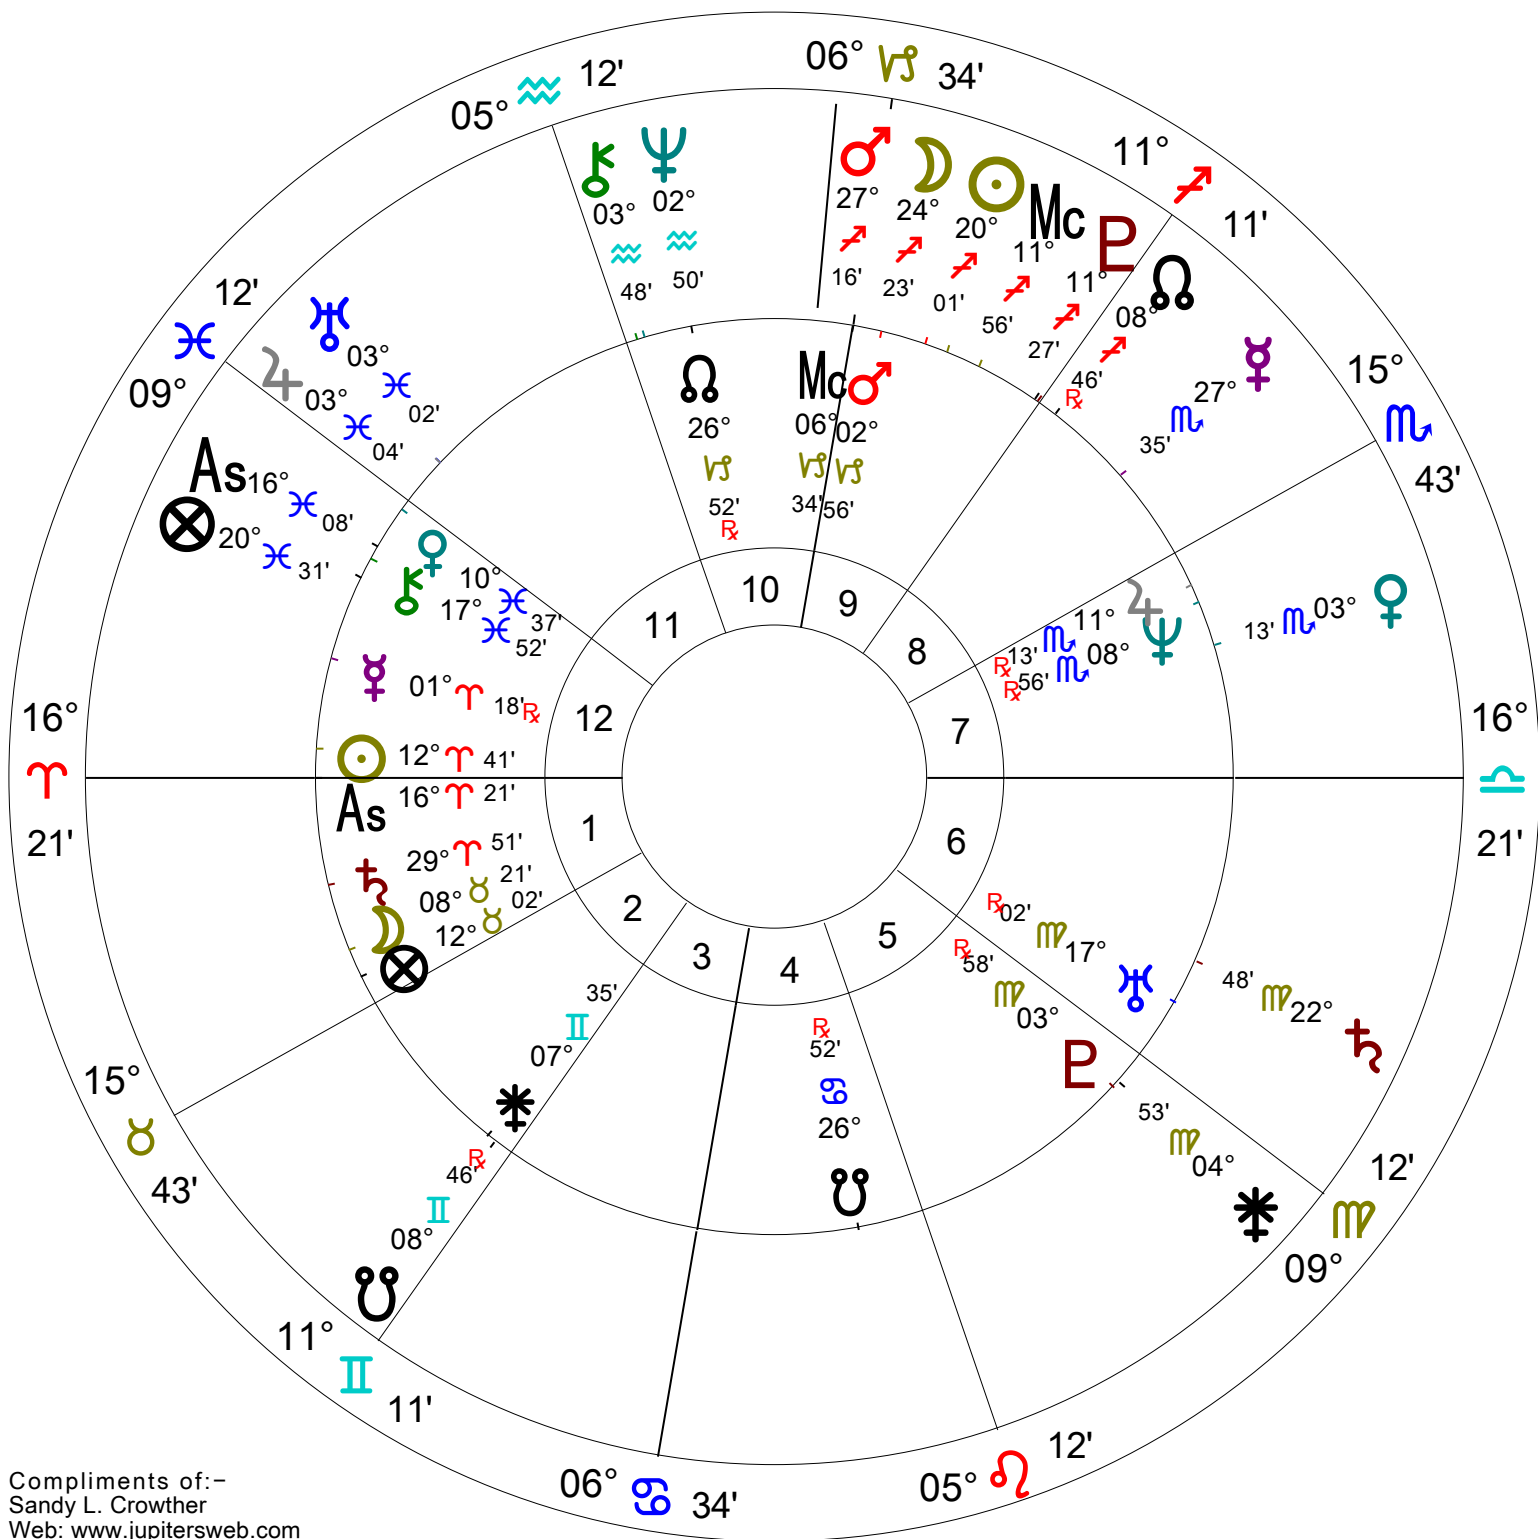

Inner Wheel
ARBC 82
 Male Chart
 Apr 27 1971, Tue
 6:30 am IST -5:30
 Bombay > Mumbai, India
 19°N07'G 072°E50'
 Geocentric
 SVP 07°Pi33'02"
 Placidus
 True Node

Outer Wheel
ARBC 82 Event
 Event Chart
 Jan 4 2011, Tue
 12:00 pm CST +6:00
 Oklahoma City, Oklahoma
 35°N28'03"G 097°W30'58"
 Geocentric
 SVP 07°Pi33'02"
 Placidus
 True Node